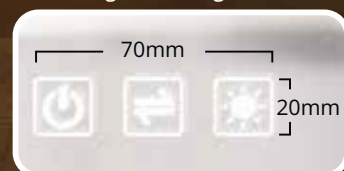

Berührungssteuerung / Touch Control